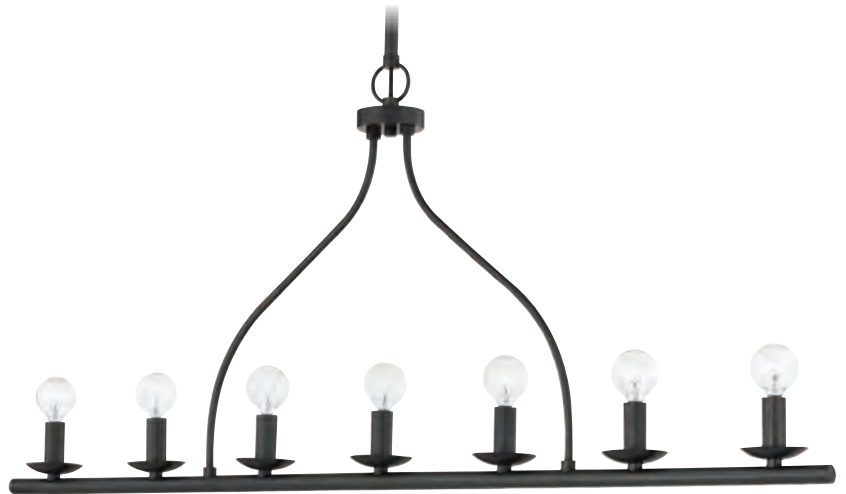

H511907-OB