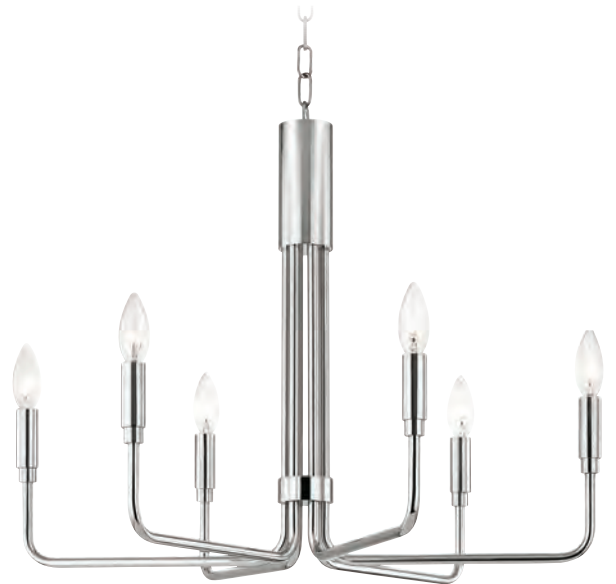

Design, Miya Interiors | Photo, Lindsay Salazar Photography

1.800.814.3993

BRIGITTE

H261810-AGB

H261806-OB

H261806-PN

ITEM	DIMENSIONS	CANOPY	BULBS	FINISHES
H261806	25"D x 19"H	5.5"D	6 60 w/c Not Included	Aged Brass (AGB) Old Bronze (OB)
H261810	32"D x 24"H	5.5"D	10 60 w/c Not Included	Polished Nickel (PN)

COLETTE

H296816-PN/BK

H296816-AGB/BK

ITEM	DIMENSIONS	CANOPY	BULBS	FINISHES
H296816	28.75"D x 33.5"Min H – 87.5"Max H	4.5"D	16 40 w/c Not Included G16.5 Recommended	Aged Brass/Black (AGB/BK) Polished Nickel/Black (PN/BK)