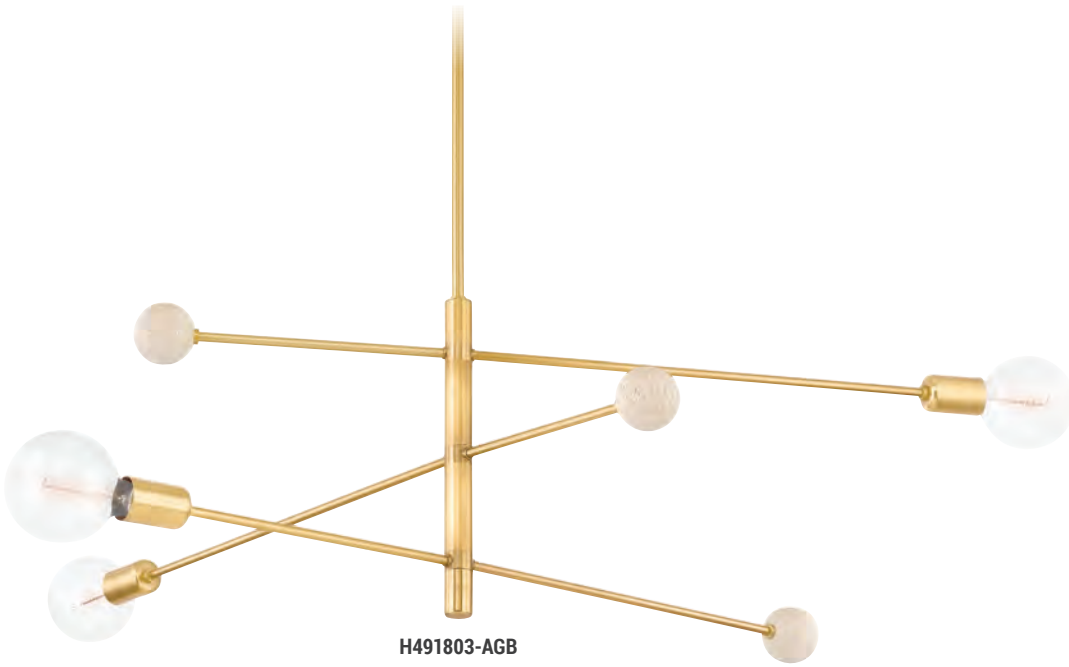

Max H measurement includes (1) 3" stem, (1) 6" stem, (1) 12" stem and hang-straight canopy.

KENDRA

H511815-AGB

ITEM	DIMENSIONS	CANOPY	BULBS	FINISHES
H511815	42.25"D x 23.25"Min H – 60.25"Max H	5.25"D	15 40 w/c Not Included G16.5 Recommended	Aged Brass (AGB) Old Bronze (OB) Polished Nickel (PN)

KENDRA

H511809-OB

H511809-PN

ITEM	DIMENSIONS	CANOPY	BULBS	FINISHES
H511809	26.75"D x 23.25"Min H – 60.25"Max H	5.25"D	9 60 w/c Not Included G16.5 Recommended	Aged Brass (AGB) Old Bronze (OB) Polished Nickel (PN)

Design, Ashley Rose

1.800.814.3993

ALYSSA

H353808-AGB

H353808-PN

H353808-OB

ITEM	DIMENSIONS	CANOPY	BULBS	FINISHES
H353808	42"D x 23"Min H – 68"Max H	4.75"D	8 60 w/m BLB-60-G40 Included	Aged Brass (AGB) Old Bronze (OB) Polished Nickel (PN)

Max H measurement includes (1) 3" stem, (1) 6" stem, (1) 12" stem, (2) 18" stems and hang-straight canopy.

SLATER

H491803-AGB

H491803-SBK

ITEM	DIMENSIONS	CANOPY	BULBS	FINISHES
H491803	65.75"W x 22.75"Min H – 60.25"Max H	5.5"D	3 60 w/m Not Included BLB-60-G40 Recommended	Aged Brass (AGB) Soft Black (SBK)