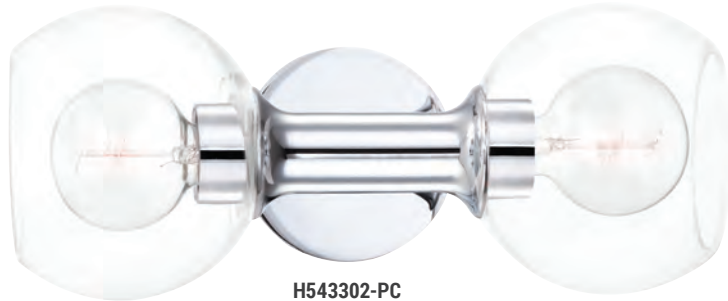

LESLIE

H543302-AGB

H543302 can be used horizontally or vertically.

H543301-PC

H543302-PC

H543303-AGB

ITEM	DIMENSIONS	TCD	BACKPLATE	GLASS	BULBS			FINISHES	
H543301	6.25"W x 10"H x 7"E	6"	4.75"D	Clear	1	60 w/m	Not Included	BLB-60-G25 Recommended	Aged Brass (AGB) Polished Chrome (PC)
H543302	6.25"W x 15"H x 7"E	7.5"	4.75"D	Clear	2	60 w/m	Not Included	BLB-60-G25 Recommended	
H543303	23.5"W x 9.5"H x 7"E	6"	4.75"D	Clear	3	60 w/m	Not Included	BLB-60-G25 Recommended	