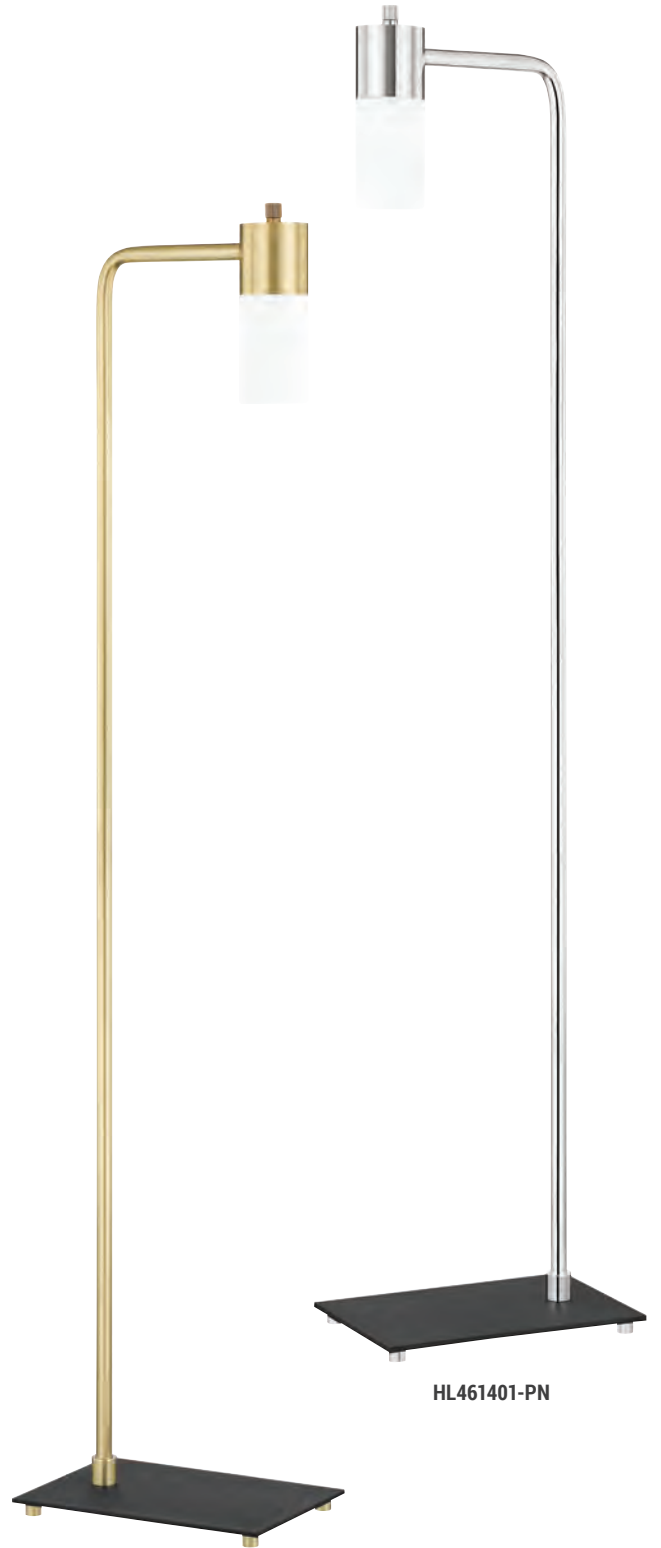

LOLA

HL461401-PN

HL461401-AGB

ITEM	DIMENSIONS	BASE	GLASS	BULBS	FINISHES
HL441402	25"W x 60.25"H	13"D	-	2 12W LED GU-10 Base MR16 Not Included	Aged Brass/Black & White (AGB/BKWH)
HL461401	11"W x 49"H	7"W x 10.5"L	Opal Etched	1 4W G9 LED BLB-4W-G9 Included	Aged Brass (AGB) Polished Nickel (PN)

HL441402: On/Off switch located at back of shade | HL461401: On/Off switch located on top of shade.