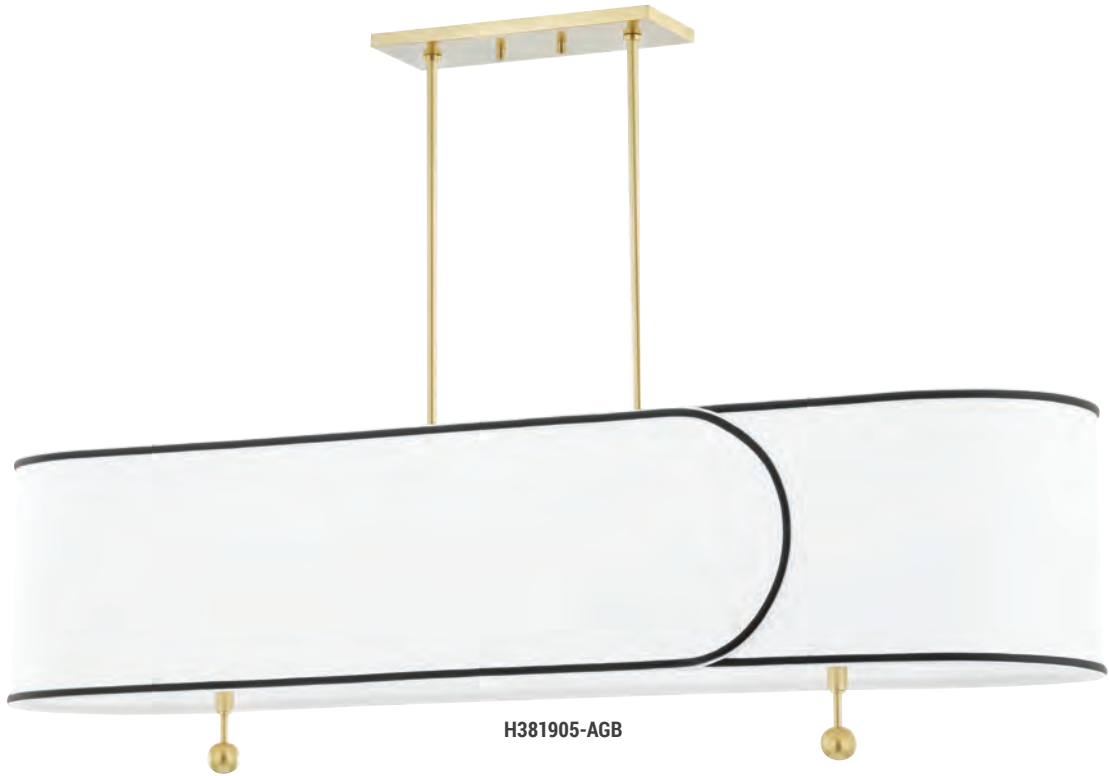

ZARA

ITEM	DIMENSIONS	CANOPY	SHADE	MATERIAL	BULBS	FINISHES
H381905	47.25"W x 18"Min H – 45"Max H	12.75"L x 4.75"W	47.25"W x 10.25"H	Belgian Linen	5 60 w/m Not Included	Aged Brass (AGB) Polished Nickel (PN)

Max H measurement includes (2) 3" stems, (2) 6" stems, (2) 12" stems, (2) 18" stems and canopy.