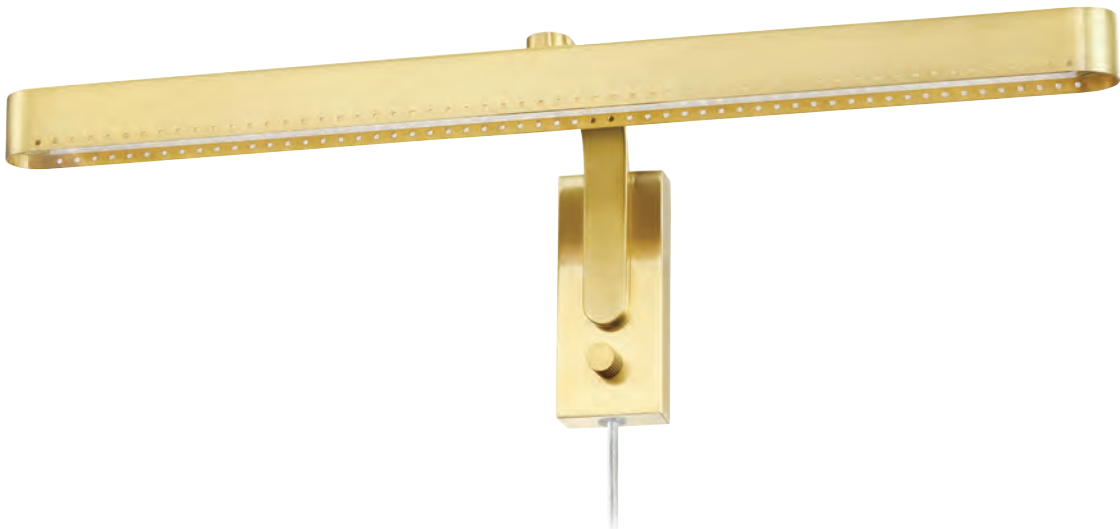

HL563202-AGB

ITEM	DIMENSIONS	BACKPLATE	LED	FINISHES
HL563201	13"W x 6.75"H x 6.75"E	2.5"W x 5.5"H	12W LED | 3000K | 90CRI | 120V | ELV & Triac Dimmable	Aged Brass (AGB) Old Bronze (OB)
HL563202	24"W x 6.75"H x 6.75"E	2.5"W x 5.5"H	20W LED | 3000K | 90CRI | 120V | ELV & Triac Dimmable	
HL563203	13.5"W x 6.75"H x 3.75"E	2.5"W x 5.5"H	12W LED | 3000K | 90CRI | 120V | ELV & Triac Dimmable	

Portable/Plug-in | On/Off switch on backplate.