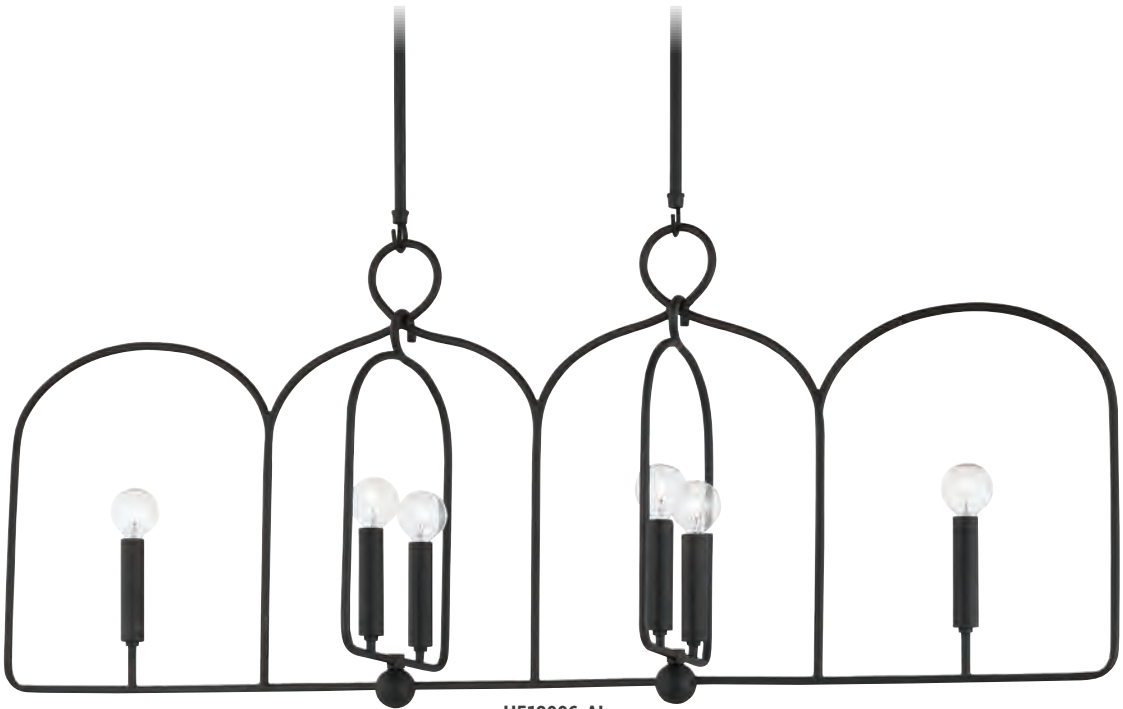

H512906-AI

ITEM	DIMENSIONS	CANOPY	BULBS	FINISHES
H512906	45.25"L x 10"W x 23"Min H – 55.25"Max H	15.75"L x 4.75"W	6 60 w/c G16.5 Not Included	Aged Iron (AI) Gold Leaf (GL)

Max H measurement includes (1) 3" stem, (1) 6" stem, (1) 12" stem, (1) 18" stem and canopy.