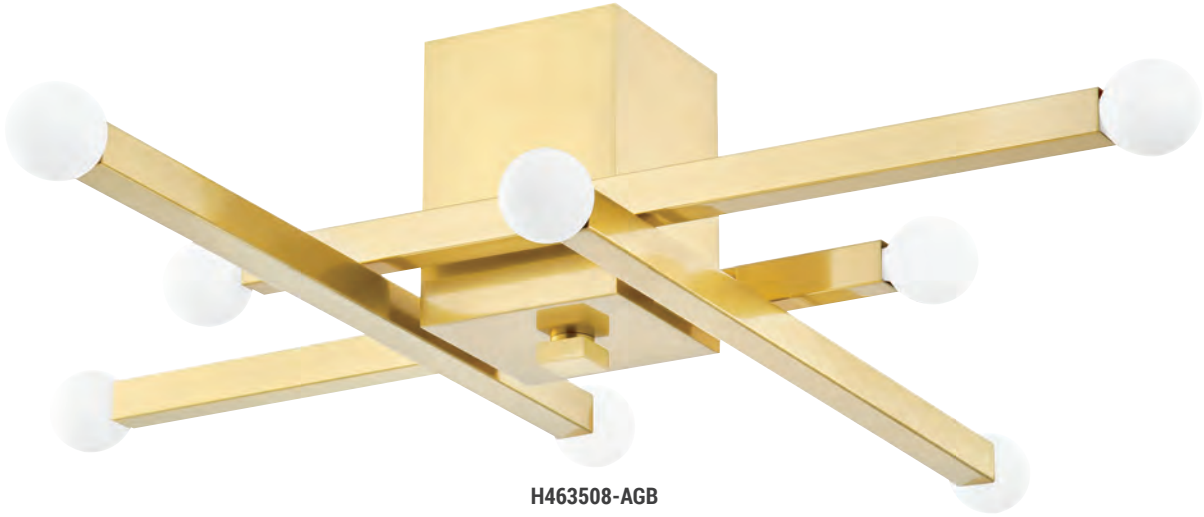

DONA

H463508-AGB