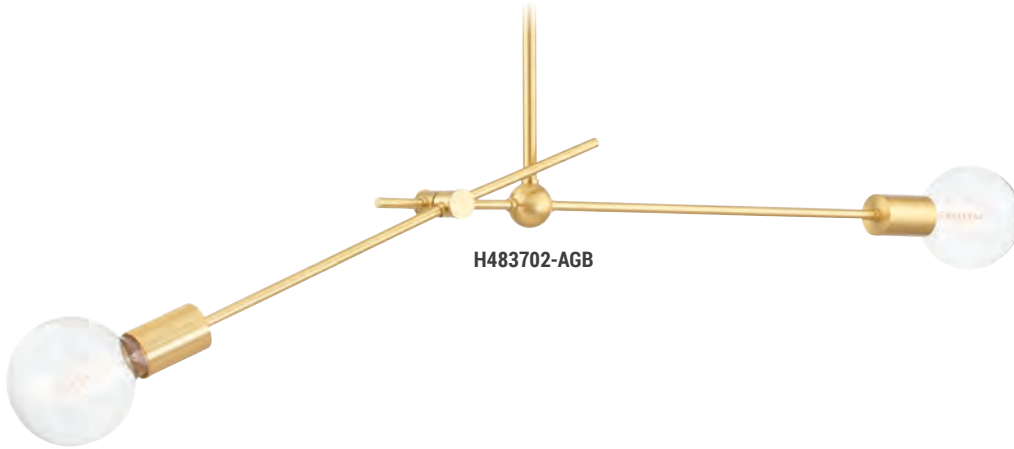

H483702-AGB