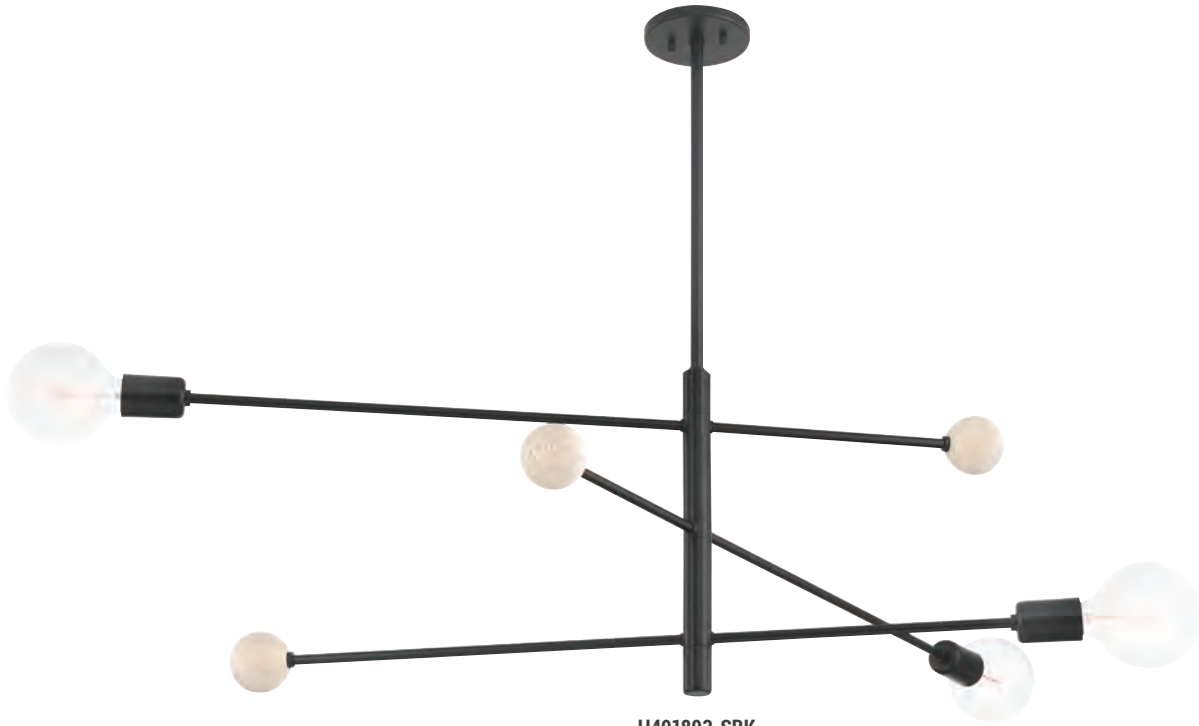

KENDRA

H511809-OB

H511809-PN

ITEM	DIMENSIONS	CANOPY	BULBS	FINISHES
H511809	26.75"D x 23.25"Min H – 60.25"Max H	5.25"D	9 60 w/c Not Included G16.5 Recommended	Aged Brass (AGB) Old Bronze (OB) Polished Nickel (PN)

Design, Ashley Rose

1.800.814.3993

ALYSSA

H353808-AGB

H353808-PN

H353808-OB

ITEM	DIMENSIONS	CANOPY	BULBS	FINISHES
H353808	42"D x 23"Min H – 68"Max H	4.75"D	8 60 w/m BLB-60-G40 Included	Aged Brass (AGB) Old Bronze (OB) Polished Nickel (PN)

Max H measurement includes (1) 3" stem, (1) 6" stem, (1) 12" stem, (2) 18" stems and hang-straight canopy.

SLATER

H491803-AGB

H491803-SBK

ITEM	DIMENSIONS	CANOPY	BULBS	FINISHES
H491803	65.75"W x 22.75"Min H – 60.25"Max H	5.5"D	3 60 w/m Not Included BLB-60-G40 Recommended	Aged Brass (AGB) Soft Black (SBK)