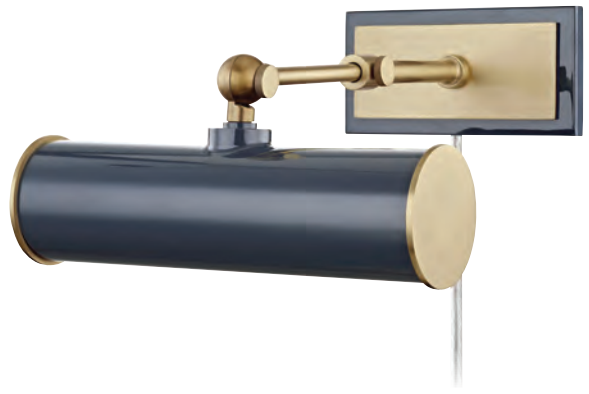

Portable/Plug-in | On/Off switch on backplate.

HOLLY

HL263201-PN/WH

HL263201-AGB/NVY

HL263202-AOB

HL263203-AGB

ITEM	DIMENSIONS	TCD	BACKPLATE	BULBS	FINISHES
HL263201	8.25"W x 4.75"H x 11.75"Max E	1.5"	6"W x 3"H	1 25 w/m Not Included Type T Recommended	Aged Brass (AGB) Aged Brass/Navy (AGB/NVY)
HL263202	16.25"W x 4.75"H x 11.75"Max E	1.5"	6"W x 3"H	2 25 w/m Not Included Type T Recommended	Aged Brass/White (AGB/WH) Aged Old Bronze (AOB)
HL263203	24.25"W x 4.75"H x 11.75"Max E	1.5"	11"W x 3"H	3 25 w/m Not Included Type T Recommended	Polished Nickel/Navy (PN/NVY) Polished Nickel/White (PN/WH)