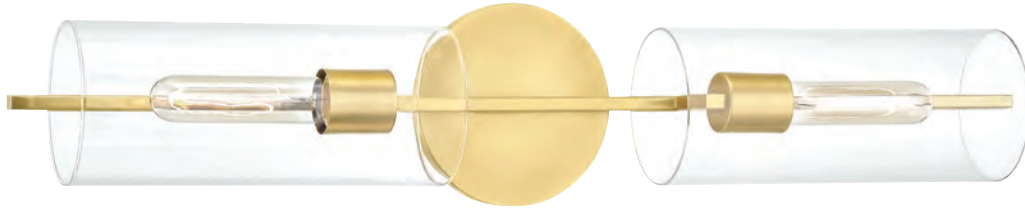

ARIEL

H326102-AGB

H326102 can be used horizontally or vertically.