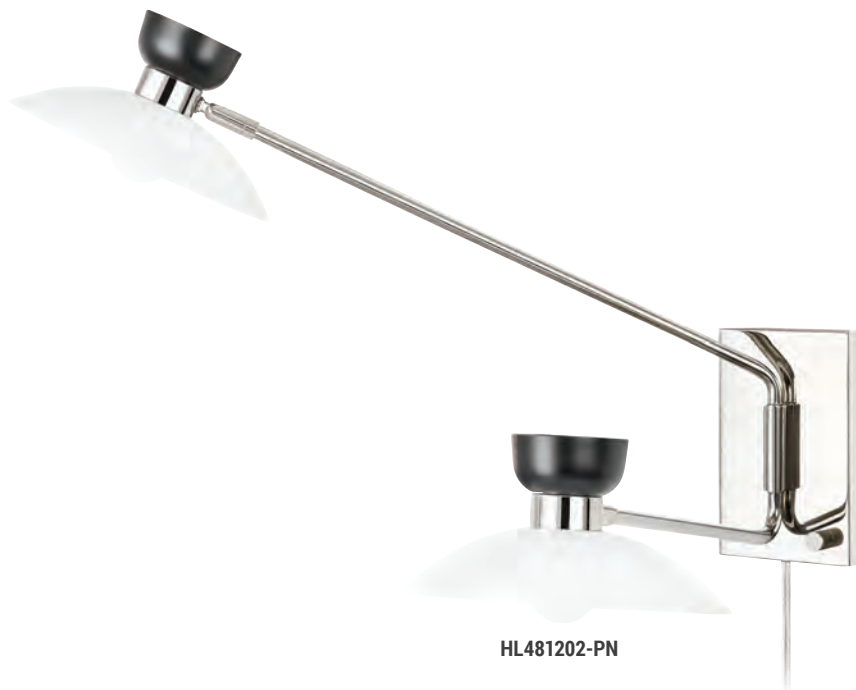

HL481202-PN

ITEM	DIMENSIONS	TCD	BACKPLATE	BULBS	FINISHES
HL481202	9"W x 19.75"H x 25"Max E	15.5"	4.5"W x 7.5"H	2 60 w/c Not Included G16.5 Recommended	Aged Brass (AGB) Polished Nickel (PN)

Portable/Plug-in | On/Off switch on backplate.

1.800.814.3993