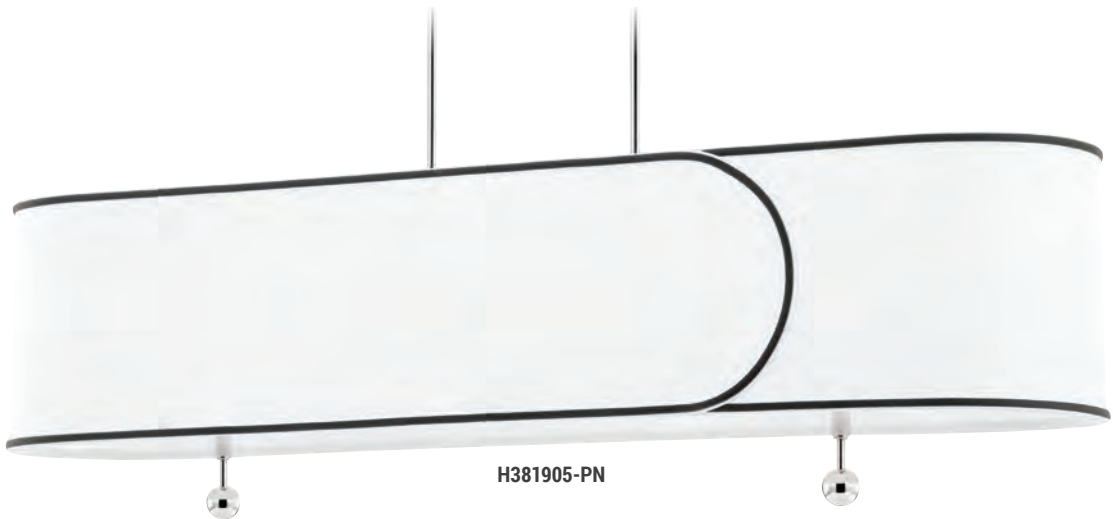

ZARA

ITEM	DIMENSIONS	CANOPY	SHADE	MATERIAL	BULBS	FINISHES
H381905	47.25"W x 18"Min H – 45"Max H	12.75"L x 4.75"W	47.25"W x 10.25"H	Belgian Linen	5 60 w/m Not Included	Aged Brass (AGB) Polished Nickel (PN)

Max H measurement includes (2) 3" stems, (2) 6" stems, (2) 12" stems, (2) 18" stems and canopy.