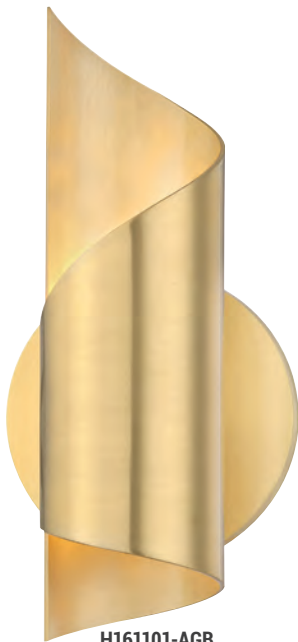

EVIE

H161101-AGB
ADA

H161101-OB
ADA

H161101-PN
ADA

ITEM	DIMENSIONS	TCD	BACKPLATE	BULBS	FINISHES
H161101	4.75"W x 10"H x 3.75"E	6.5"	4.75"D	1 4W G9 LED BLB-4W-G9 Included	Aged Brass (AGB) Old Bronze (OB) Polished Nickel (PN)