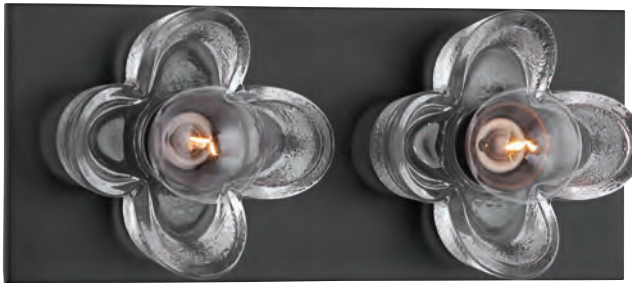

H410302-OB
ADA