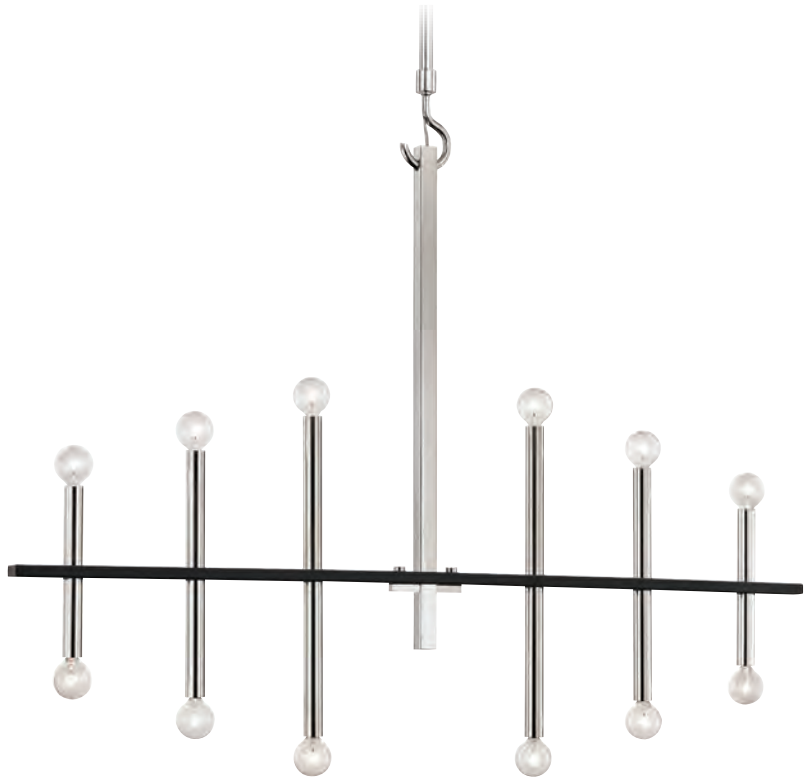

COLETTE

H296812-PN/BK