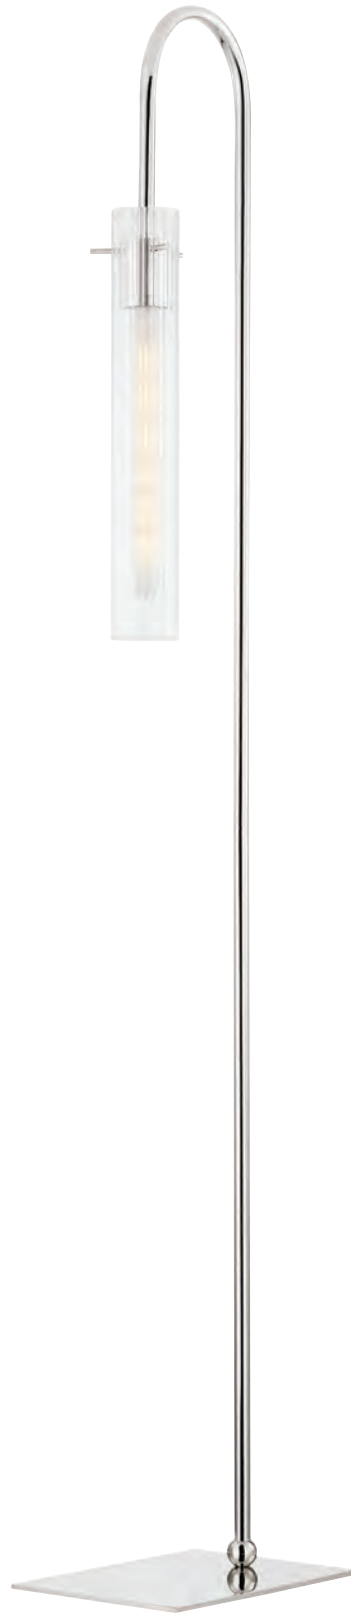

HL527401-PN

ITEM	DIMENSIONS	BASE	GLASS	BULBS	FINISHES
HL527401	11"W x 60"H	8"W x 11"L	Clear	1 7 w/m LED BLB-7W-T8-12-CL Included	Aged Brass (AGB) Polished Nickel (PN)