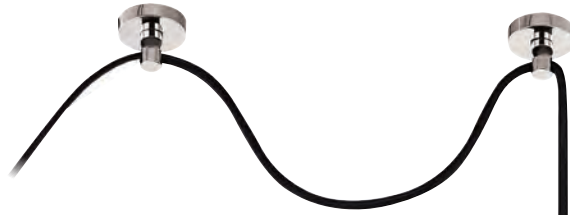

MARGOT

HL270701L comes with 15ft
SPT-2 fabric cord and a polarized plug.
In-line On/Off switch 24" from plug.

HL270701L-AGB

HL270701L-PN

HL270701L-OB

ITEM	DIMENSIONS	CANOPY	GLASS	BULBS	FINISHES
HL270701L	12.25"D x 10.5"H	1.75"D	Clear	1 60 w/m BLB-60-G40 Included	Aged Brass (AGB) Old Bronze (OB) Polished Nickel (PN)