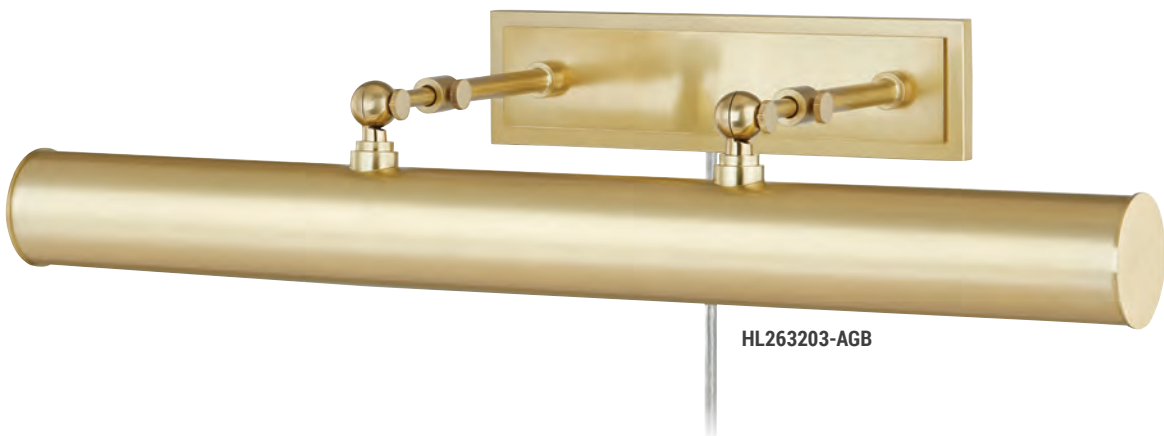

Portable/Plug-in | On/Off switch on backplate.

HOLLY

HL263201-PN/WH

HL263201-AGB/NVY

HL263202-AOB

HL263203-AGB

ITEM	DIMENSIONS	TCD	BACKPLATE	BULBS	FINISHES
HL263201	8.25"W x 4.75"H x 11.75"Max E	1.5"	6"W x 3"H	1 25 w/m Not Included Type T Recommended	Aged Brass (AGB) Aged Brass/Navy (AGB/NVY)
HL263202	16.25"W x 4.75"H x 11.75"Max E	1.5"	6"W x 3"H	2 25 w/m Not Included Type T Recommended	Aged Brass/White (AGB/WH) Aged Old Bronze (AOB)
HL263203	24.25"W x 4.75"H x 11.75"Max E	1.5"	11"W x 3"H	3 25 w/m Not Included Type T Recommended	Polished Nickel/Navy (PN/NVY) Polished Nickel/White (PN/WH)